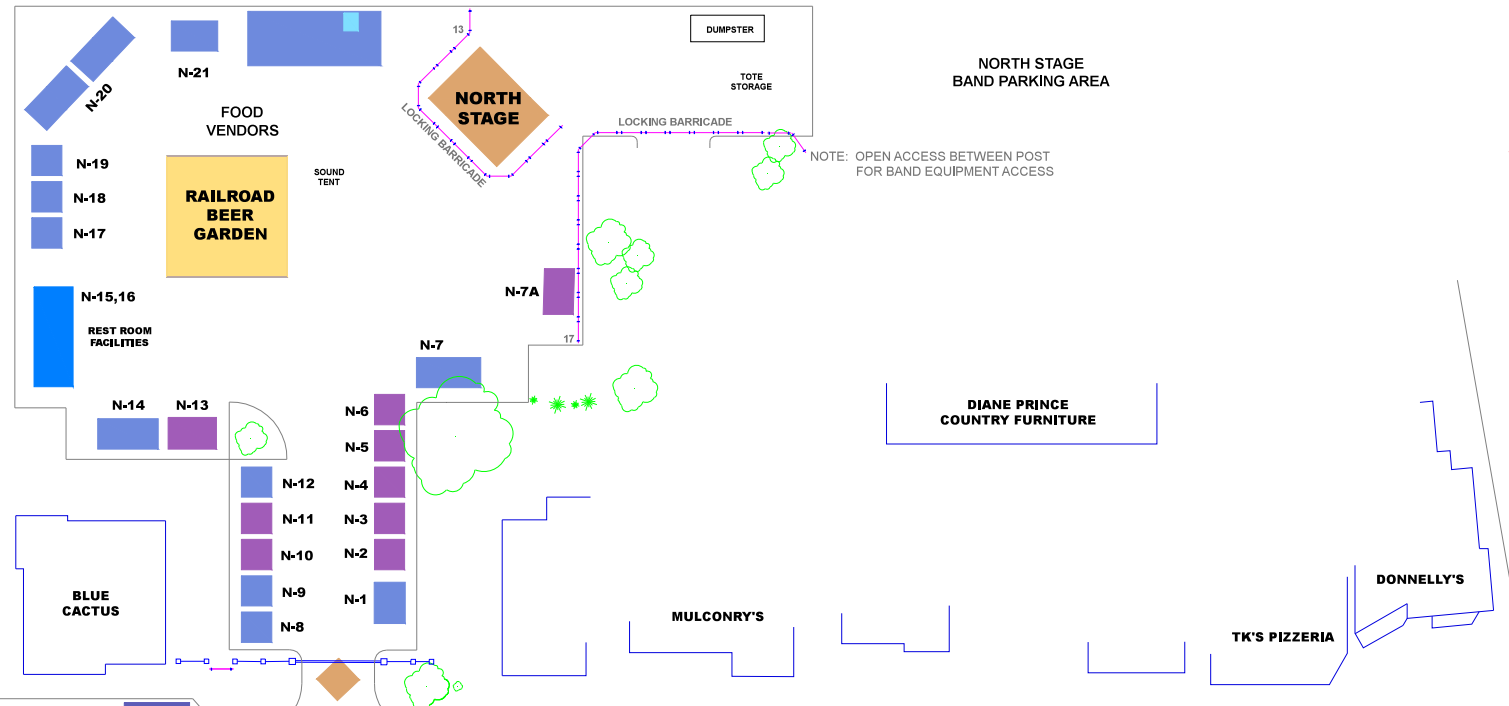

NORTH RAILROAD STAGE AREA

EAST POWER CO. STAGE AREA

NORTH MAIN STREET

COLOR KEY

- TICKET SALES/ADMIN
- VOLUNTEER CHECK-IN
- MUSIC STAGES
- CHILDREN ACTIVITIES
- COMMUNITY INFORMATION
- FOOD AND BEVERAGE
- FIRST AID
- REST ROOM FACILITIES
- STAGE CHECK

SOUTH CANAL STAGE AREA

FAIRPORT MUSIC & FOOD FESTIVAL