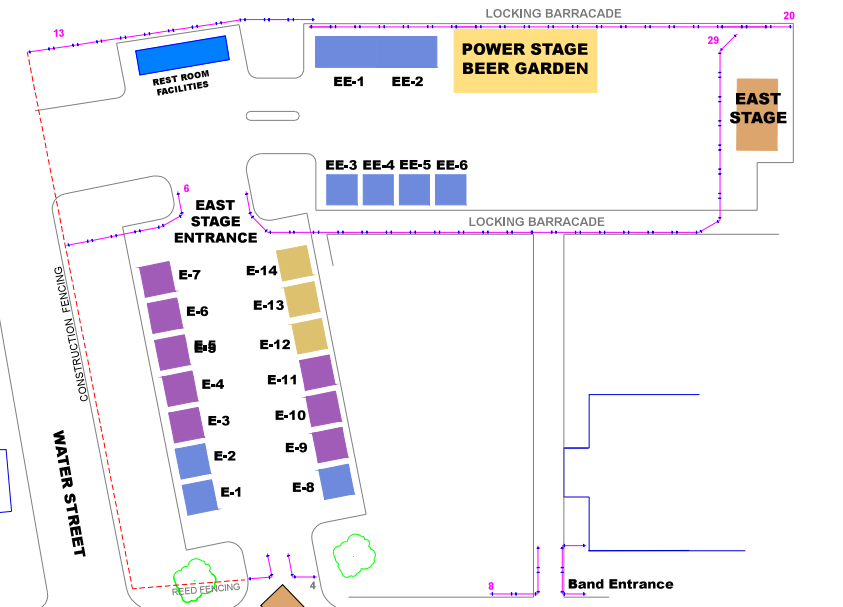

NORTH RAILROAD STAGE AREA

EAST POWER CO. STAGE AREA

NORTH MAIN STREET

COLOR KEY

- TICKET SALES/ADMIN
- VOLUNTEER CHECK-IN
- MUSIC STAGES
- CHILDREN ACTIVITIES
- COMMUNITY INFORMATION
- FOOD AND BEVERAGE
- FIRST AID
- REST ROOM FACILITIES
- STAGE CHECK

SOUTH CANAL STAGE AREA

FAIRPORT MUSIC & FOOD FESTIVAL