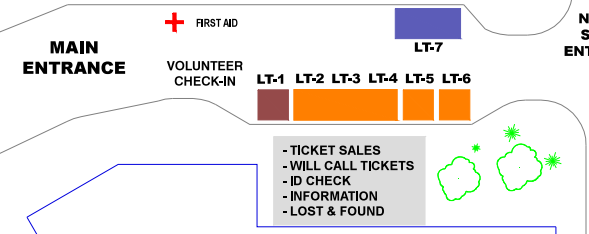

NORTH RAILROAD STAGE AREA

EAST POWER CO. STAGE AREA

NORTH MAIN STREET

COLOR KEY

- TICKET SALES/ADMIN
- VOLUNTEER CHECK-IN
- MUSIC STAGES
- CHILDREN ACTIVITIES
- COMMUNITY INFORMATION
- FOOD AND BEVERAGE
- FIRST AID
- REST ROOM FACILITIES
- STAGE CHECK

SOUTH CANAL STAGE AREA

FAIRPORT MUSIC & FOOD FESTIVAL