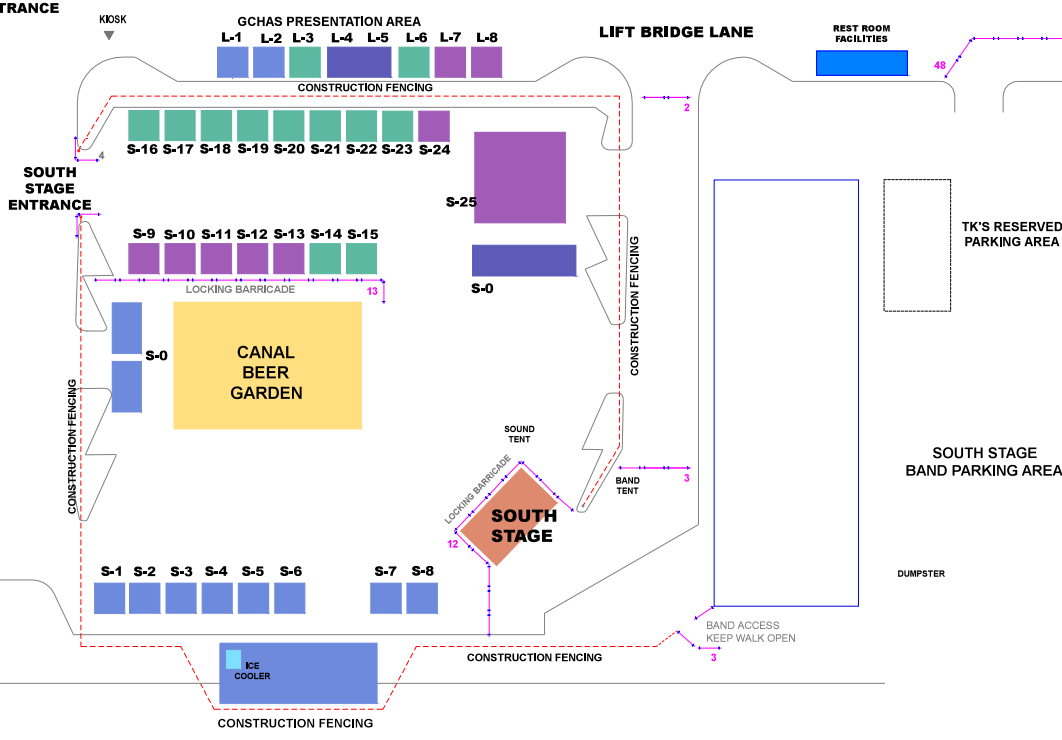

NORTH RAILROAD STAGE AREA

EAST POWER CO. STAGE AREA

NORTH MAIN STREET

COLOR KEY

- TICKET SALES/ADMIN
- VOLUNTEER CHECK-IN
- MUSIC STAGES
- CHILDREN ACTIVITIES
- COMMUNITY INFORMATION
- FOOD AND BEVERAGE
- FIRST AID
- REST ROOM FACILITIES
- STAGE CHECK

SOUTH CANAL STAGE AREA

FAIRPORT MUSIC & FOOD FESTIVAL