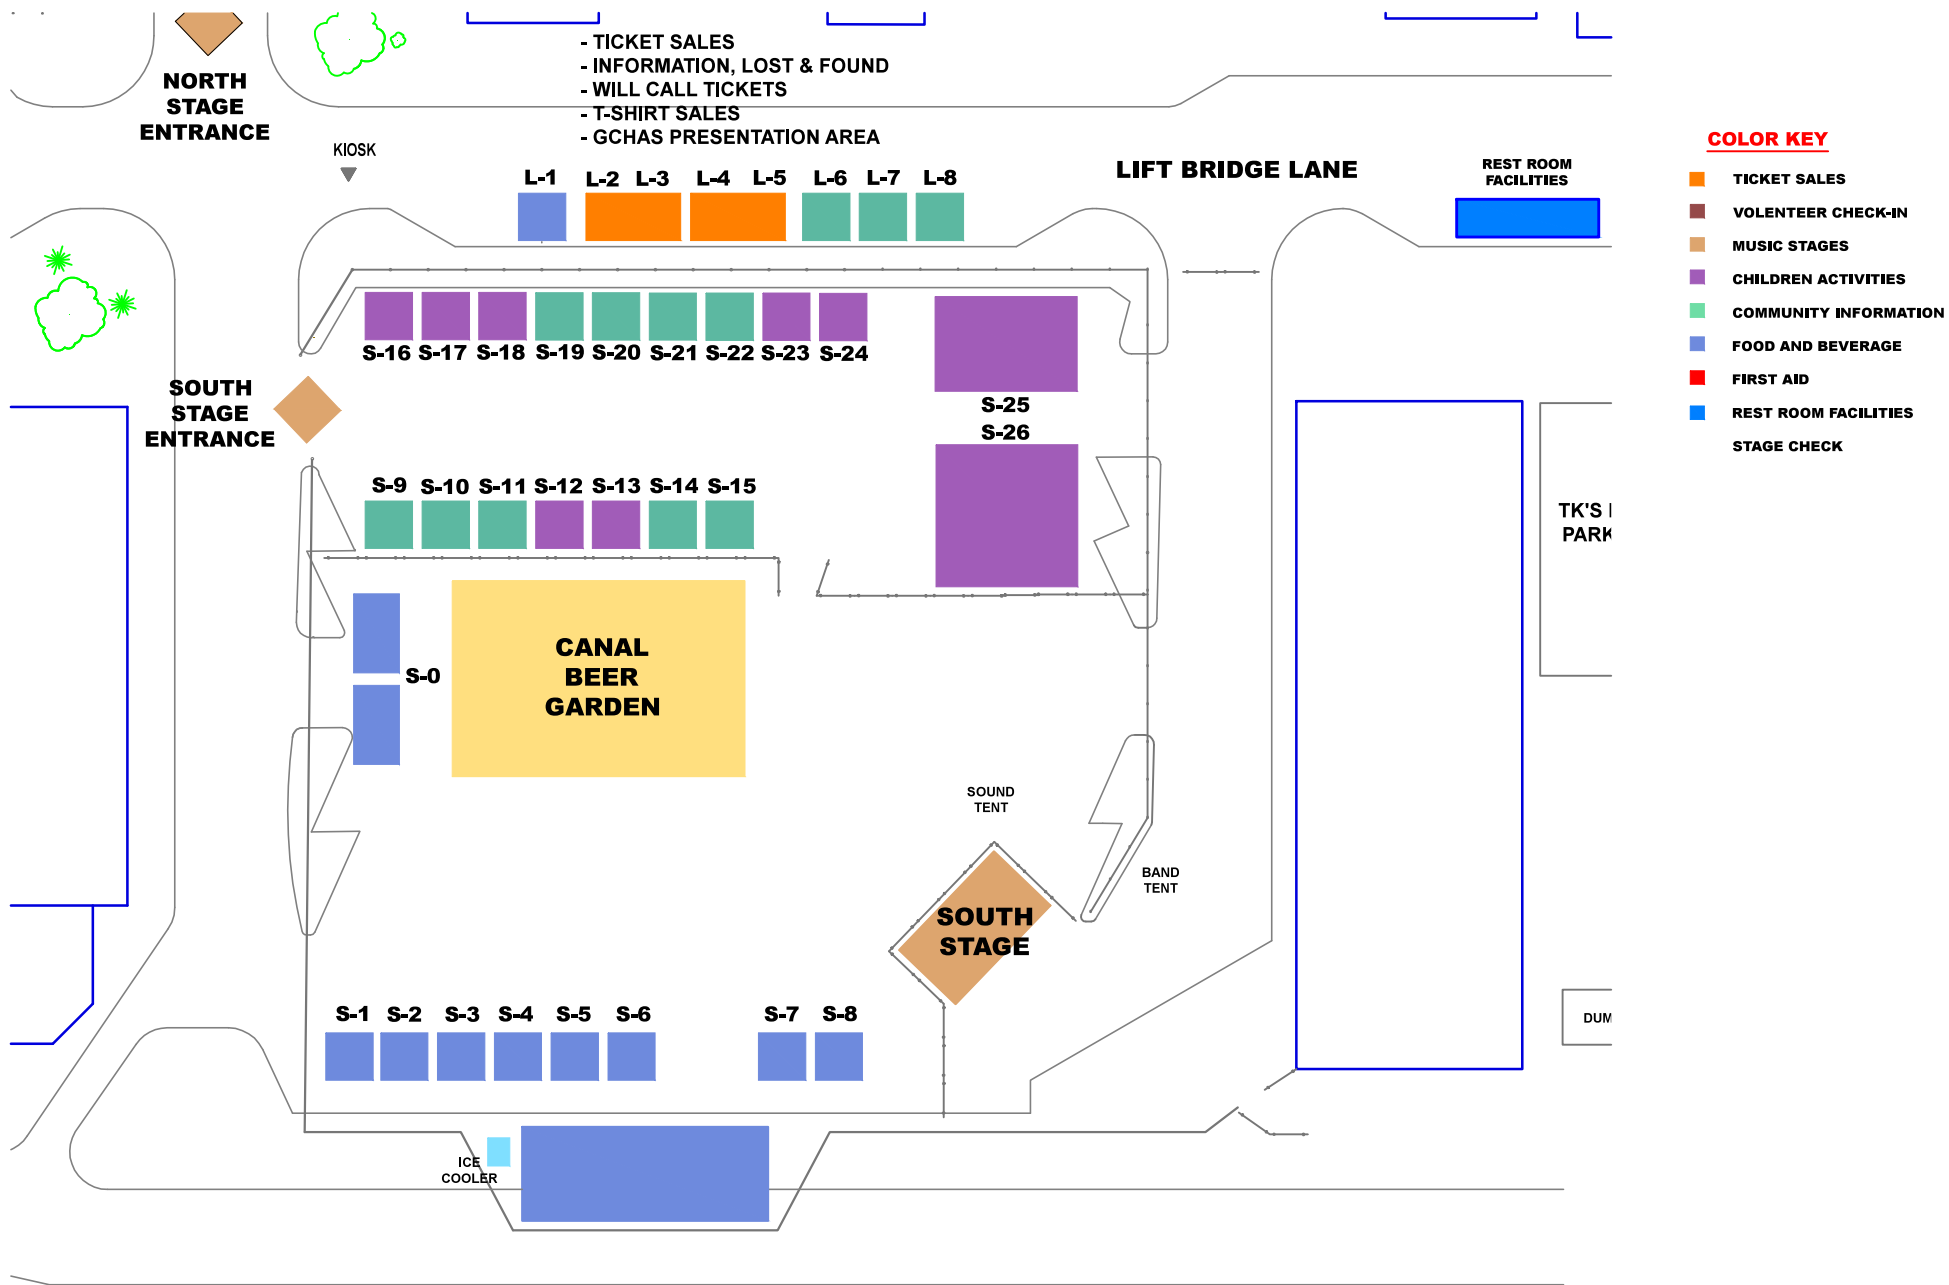

FAIRPORT FOOD AND MUSIC FESTIVAL

Canal Stage Layout